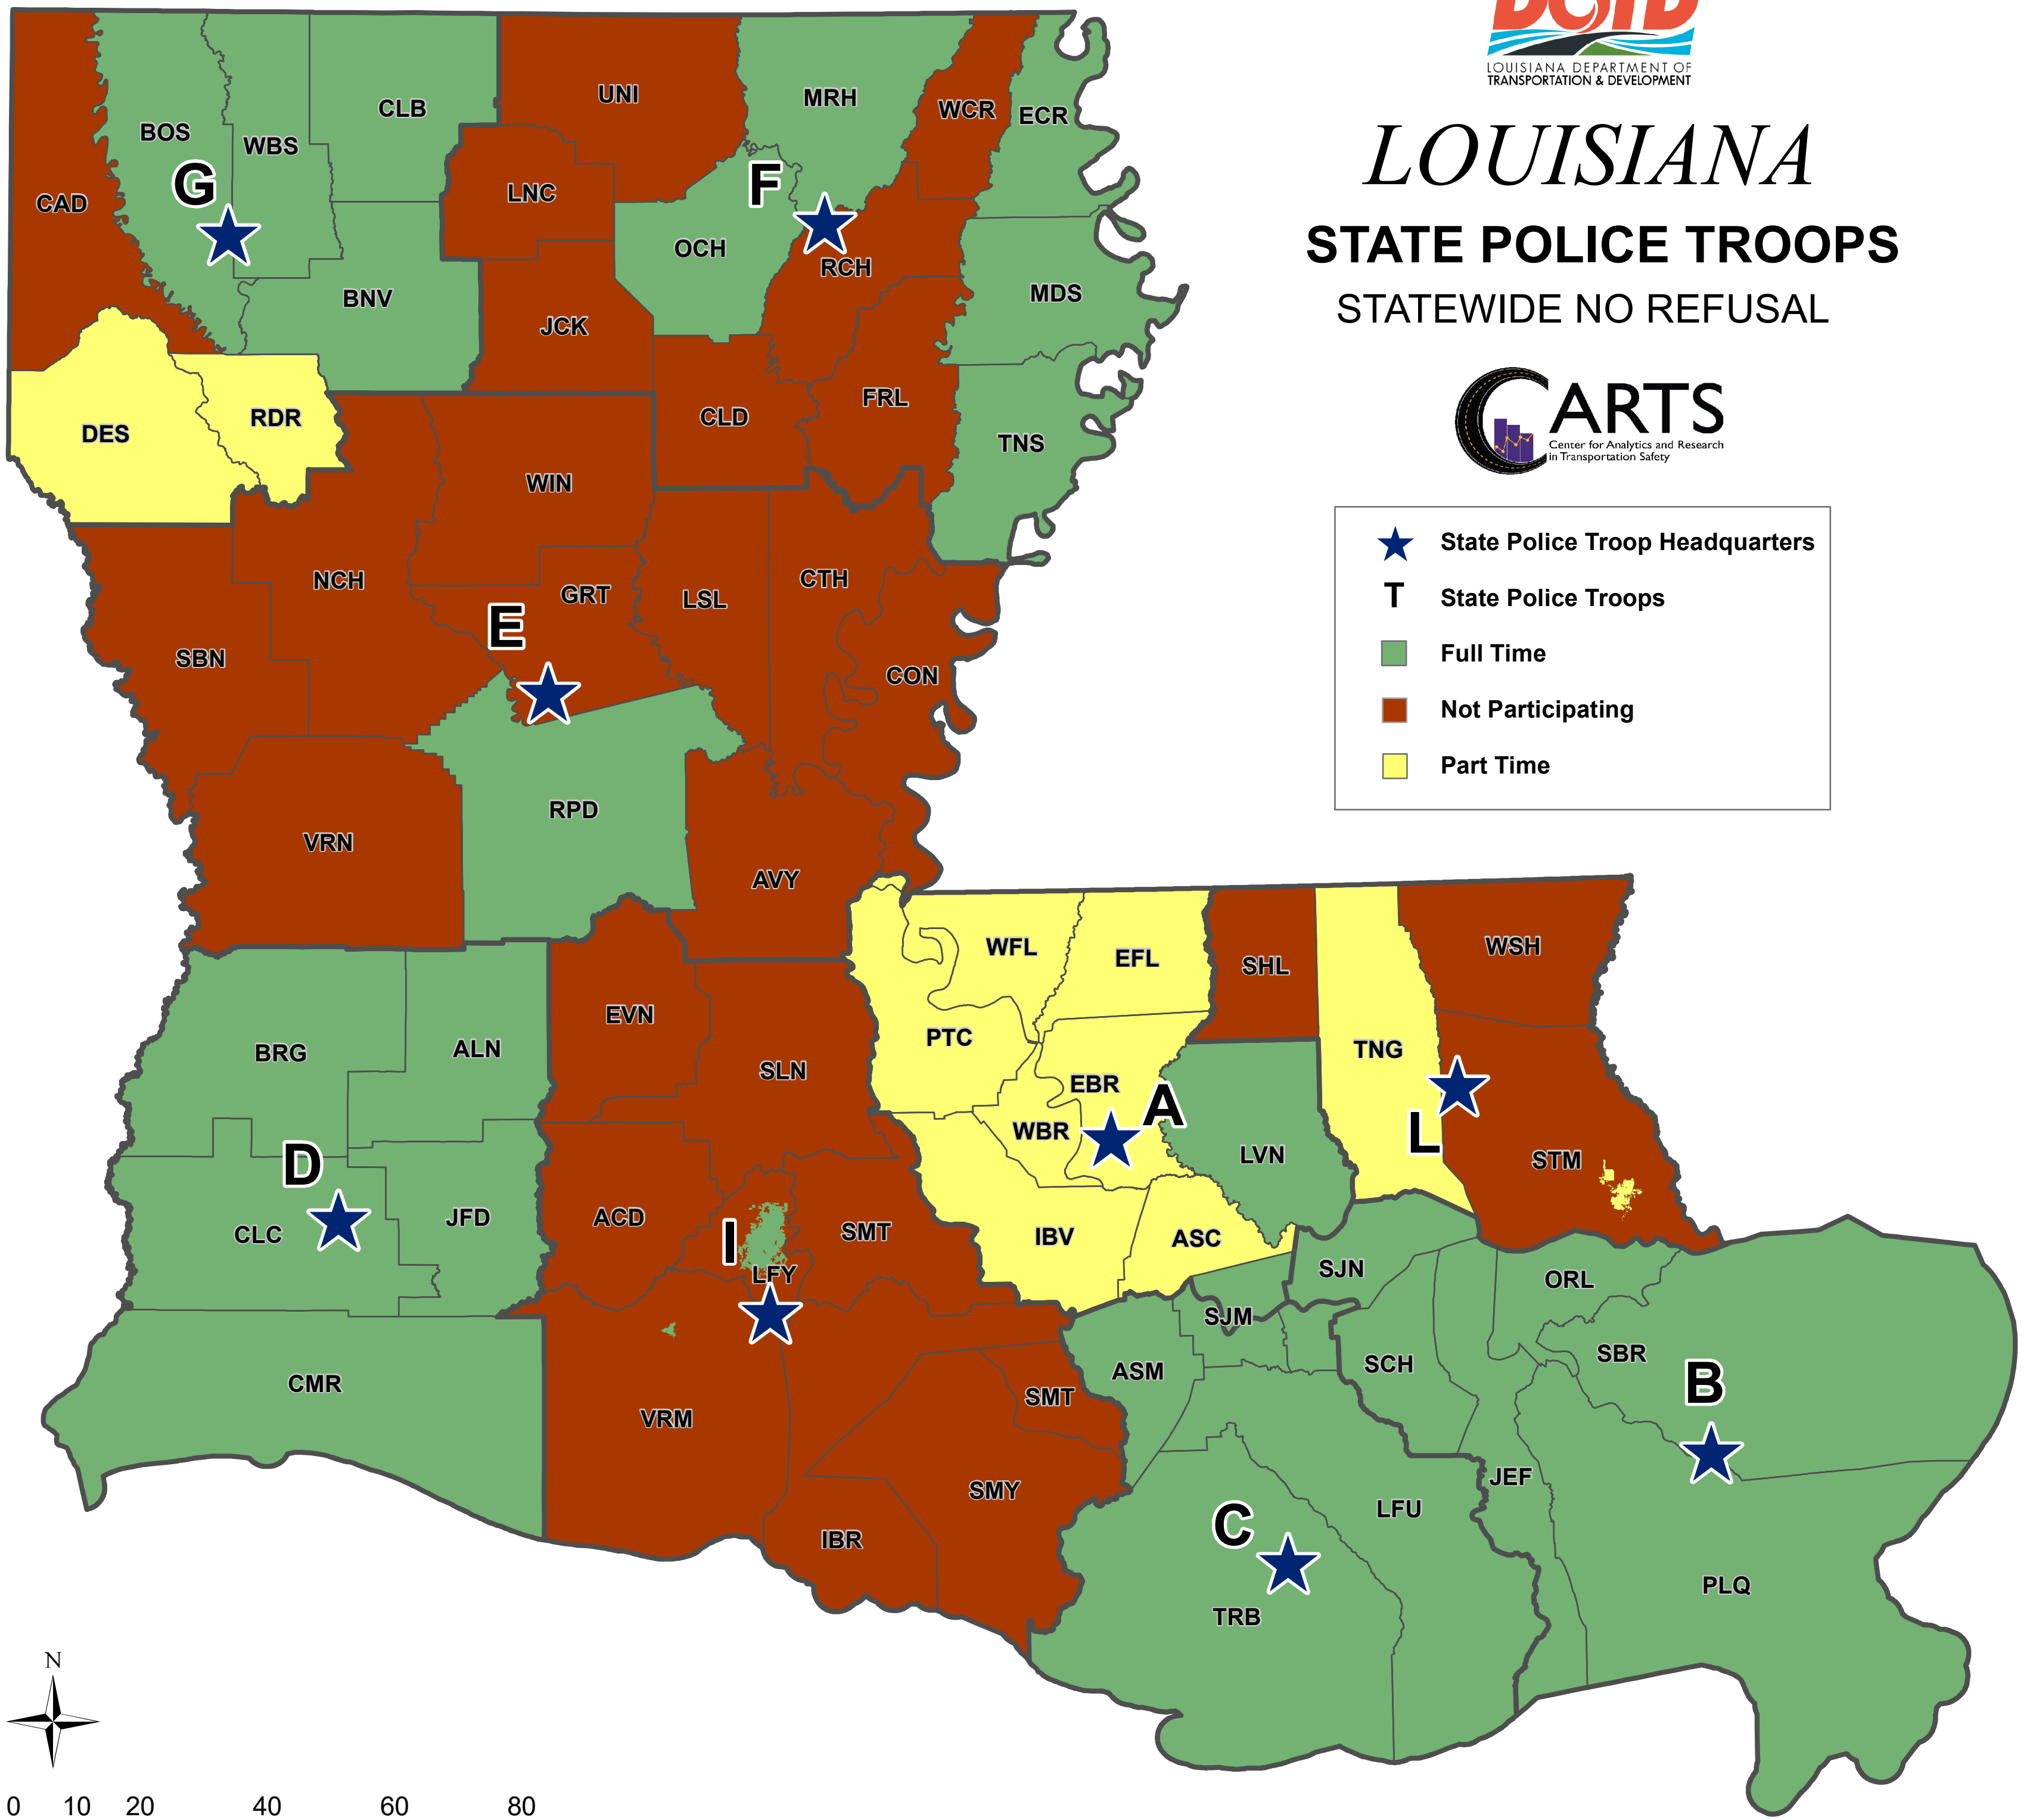

LOUISIANA

STATE POLICE TROOPS

STATEWIDE NO REFUSAL

- ★ State Police Troop Headquarters
- T State Police Troops
- Full Time
- Not Participating
- Part Time

This document and the information contained herein is prepared solely for the purpose of identifying, evaluating and planning safety improvements on public roads which may be implemented utilizing federal aid highway funds; and is therefore exempt from discovery or admission into evidence pursuant to 23 U.S.C. 409.